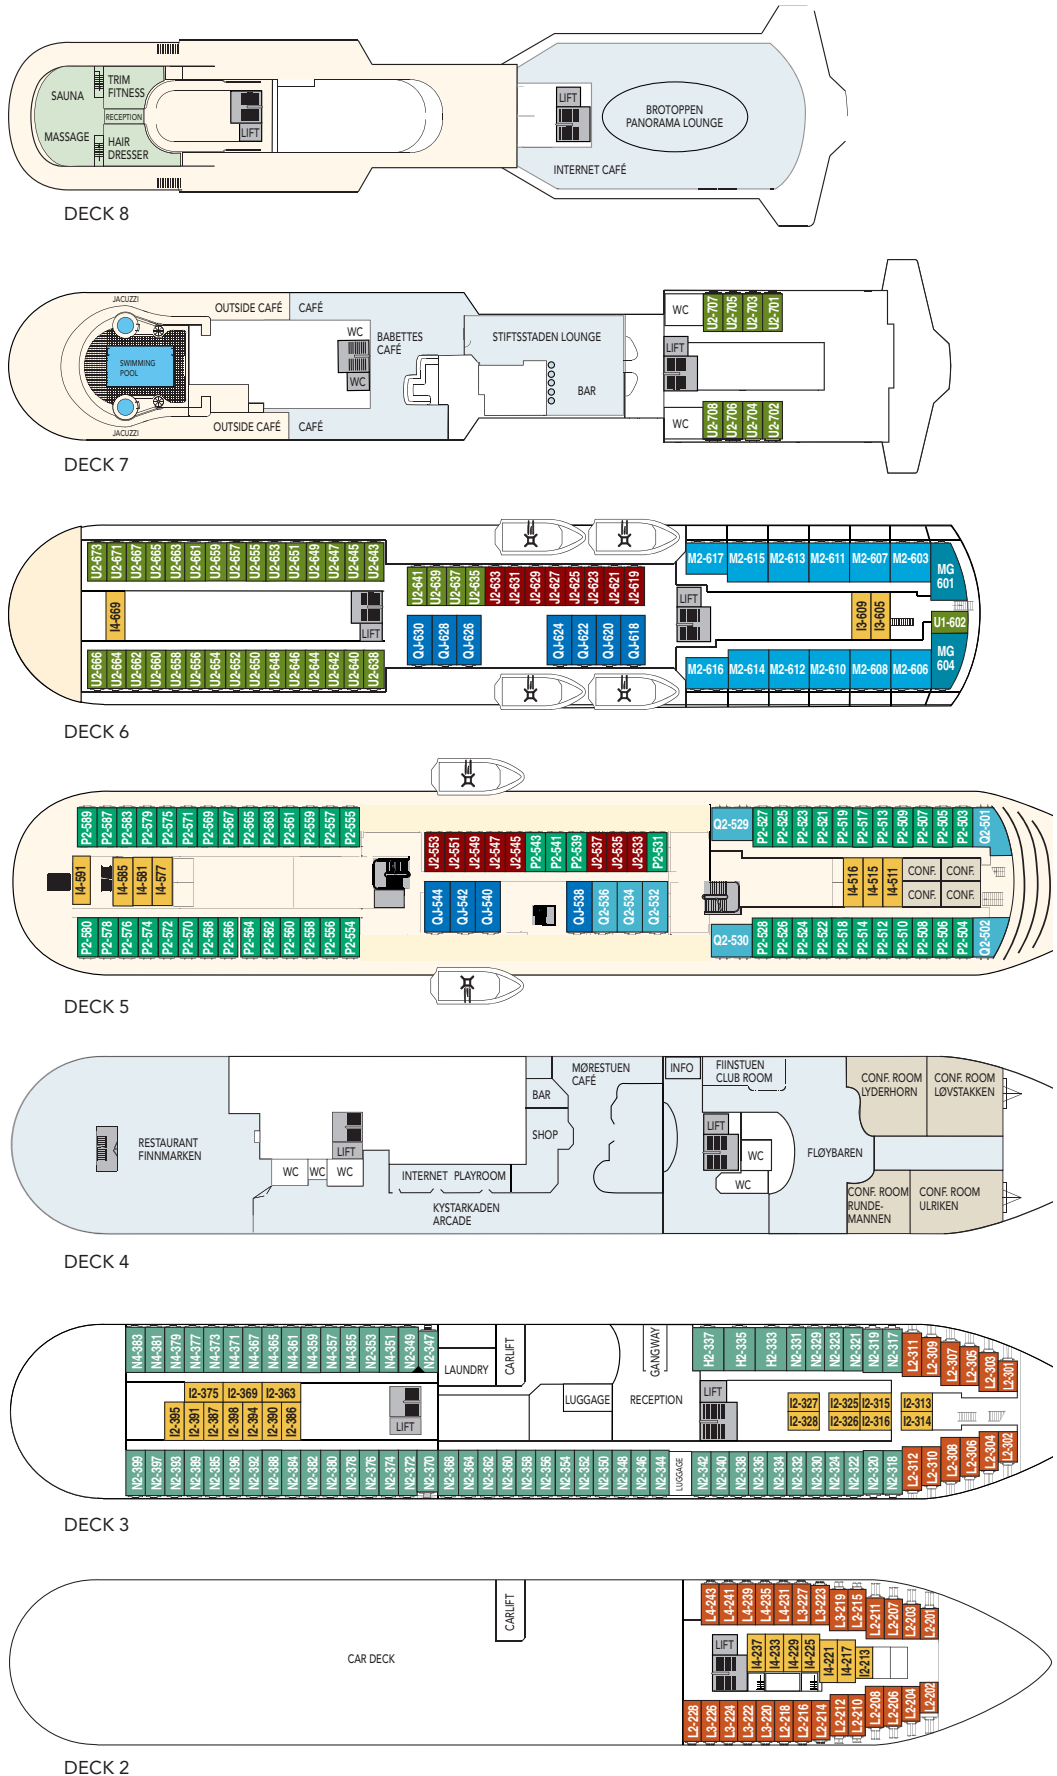

## CABIN CATEGORIES

| BC             | Description   | Deck     |
|----------------|---|----------|
| <b>MG Outs</b> | Grand suite, two room, sitting group, jacuzzi, TV, minibar, safe, private balcony, queen size bed, shower/wc.   | 6        |
| <b>M Outs</b>  | Suite, one room, sitting group, TV, minibar, safe, private balcony, queen size bed, shower/wc.                  | 6        |
| <b>Q Outs</b>  | Mini suite, sitting group, TV, minibar, queen size bed, safe, shower/wc.  | 5,6      |
| <b>QJ Outs</b> | Mini suite, sitting group, TV, minibar, safe, double bed, shower/wc, limited or no view.                        | 5,6      |
| <b>U Outs</b>  | One bed, one sofa bed, table, TV, safe, refrigerator, shower/wc.  | 6,7      |
| <b>P Outs</b>  | One bed, one sofa bed, table, TV, refrigerator, shower/wc.  | 5        |
| <b>N Outs</b>  | One bed, one sofa bed, table, TV, refrigerator, shower/wc.  | 3        |
| <b>J Outs</b>  | One bed, one sofa bed, TV, safe, refrigerator, shower/wc, limited or no view. Some cabins with upper/lower bed. | 5,6      |
| <b>L Outs</b>  | One bed, one sofa bed, TV, safe, refrigerator, porthole, shower/wc. Some cabins with upper/lower bed.           | 2,3      |
| <b>I Ins.</b>  | Inside cabin, one bed, one sofa bed, TV, refrigerator, shower/wc. Some cabins with upper/lower bed.             | 2,3, 5,6 |
| <b>H Outs</b>  | Cabin for disabled.   | 3        |

Due to weather conditions portholes may be closed upon captain's decision.