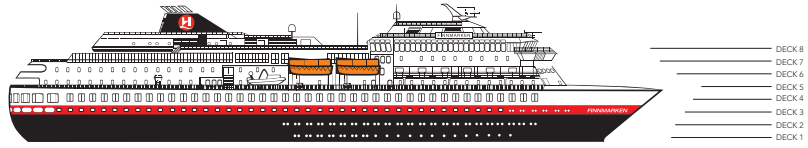

MS FINNMARKEN