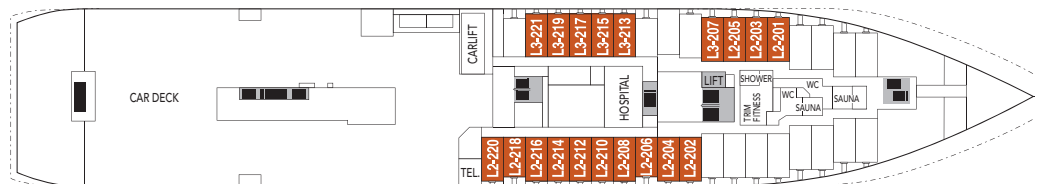

MS NORDNORGE

- DECK 7
- DECK 6
- DECK 5
- DECK 4
- DECK 3
- DECK 2
- DECK 1

CABIN CATEGORIES

BC	Description	Deck
M Outs	Suite, two room, sitting group, TV, minibar, queen size bed, shower/wc.	5
Q Outs	Mini suite, sitting group, queen size bed, shower/wc.	5,6
QJ Outs	Mini suite, sitting group, TV, minibar, double bed, shower/wc, limited or no view.	6
U Outs	One bed, one sofa bed, table, shower/wc.	6
P Outs	One bed, one sofa bed, table, shower/wc. Cabins on deck 5 are larger than on deck 6.	5,6
N Outs	One bed, one sofa bed, table, shower/wc. Cabins on deck 3 are larger than cabins on deck 5.	3,5
J Outs	One bed, one sofa bed, shower/wc, limited or no view.	6
L Outs	One bed, one sofa bed, porthole, shower/wc.	2,3
I Ins.	One bed, one sofa bed, shower/wc.	3,5,6
H Outs	Cabin for disabled.	3

Due to weather conditions portholes may be closed upon captain's decision.

DECK 7

DECK 6

DECK 5

DECK 4

DECK 3

DECK 2

Public areas:

- Restaurant, Café, Bar, Lounges
- Outdoor area
- Lift/stairs
- Fitness room/sauna
- Conference room

Outdoor jacuzzi: Yes
 Internet cafe: Yes
 Fitness room/sauna: Yes

Cabin layout: Suites: 2, Mini suites: 10,
 Total number of cabins: 199,
 Cabins for disabled: 3. Cabins total: 214

Year of construction:	1997	Gross tonnage:	11 386	Beam:	19,5 m	Passengers:	691	Car capacity:	45
Ship yard:	Kværner Kleven, (N)	Overall length:	123,3 metres	Service speed:	15 knots	Beds:	457	Max weight:	5000
								Max height:	2,40
								Max length:	6,40
								Max width:	2,40