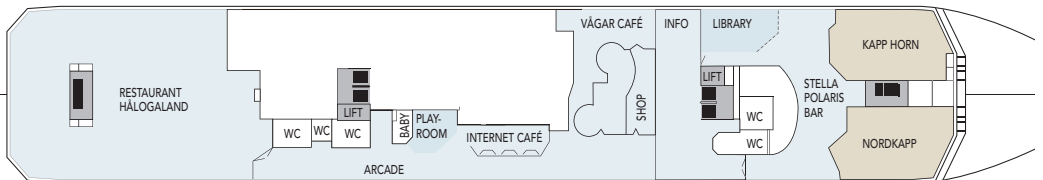

MS NORDNORGE

- DECK 7
- DECK 6
- DECK 5
- DECK 4
- DECK 3
- DECK 2
- DECK 1

CABIN CATEGORIES

BC	Description	Deck
M Outs	Suite, two room, sitting group, TV, minibar, queen size bed, shower/wc.	5
Q Outs	Mini suite, sitting group, queen size bed, shower/wc.	5,6
QJ Outs	Mini suite, sitting group, TV, minibar, double bed, shower/wc, limited or no view.	6
U Outs	One bed, one sofa bed, table, shower/wc.	6
P Outs	One bed, one sofa bed, table, shower/wc. Cabins on deck 5 are larger than on deck 6.	5,6
N Outs	One bed, one sofa bed, table, shower/wc. Cabins on deck 3 are larger than cabins on deck 5.	3,5
J Outs	One bed, one sofa bed, shower/wc, limited or no view.	6
L Outs	One bed, one sofa bed, porthole, shower/wc.	2,3
I Ins.	One bed, one sofa bed, shower/wc.	3,5,6
H Outs	Cabin for disabled.	3

Due to weather conditions portholes may be closed upon captain's decision.

DECK 7

DECK 6

DECK 5

DECK 4

DECK 3

DECK 2

Public areas:

- Restaurant, Café, Bar, Lounges
- Outdoor area
- Lift/stairs
- Fitness room/sauna
- Conference room

Outdoor jacuzzi: Yes
 Internet cafe: Yes
 Fitness room/sauna: Yes

Cabin layout: Suites: 2, Mini suites: 10,
 Total number of cabins: 199,
 Cabins for disabled: 3. Cabins total: 214

Year of construction:	1997	Gross tonnage:	11 386	Beam:	19,5 m	Passengers:	691	Car capacity:	45
Ship yard:	Kværner Kleven, (N)	Overall length:	123,3 metres	Service speed:	15 knots	Beds:	457	Max weight:	5000
								Max height:	2,40
								Max length:	6,40
								Max width:	2,40