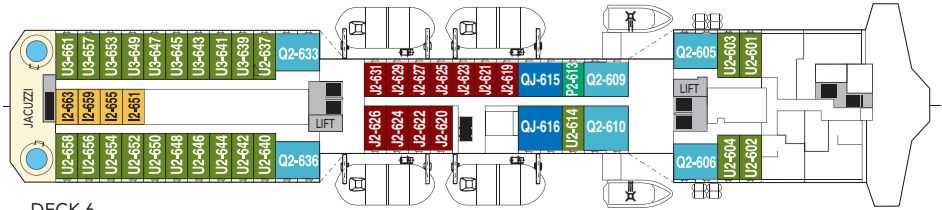

MS NORDNORGE

- DECK 7
- DECK 6
- DECK 5
- DECK 4
- DECK 3
- DECK 2
- DECK 1

CABIN CATEGORIES

BC	Description	Deck
M Outs	Suite, two room, sitting group, TV, minibar, queen size bed, shower/wc.	5
Q Outs	Mini suite, sitting group, queen size bed, shower/wc.	5,6
QJ Outs	Mini suite, sitting group, TV, minibar, double bed, shower/wc, limited or no view.	6
U Outs	One bed, one sofa bed, table, shower/wc.	6
P Outs	One bed, one sofa bed, table, shower/wc. Cabins on deck 5 are larger than on deck 6.	5,6
N Outs	One bed, one sofa bed, table, shower/wc. Cabins on deck 3 are larger than cabins on deck 5.	3,5
J Outs	One bed, one sofa bed, shower/wc, limited or no view.	6
L Outs	One bed, one sofa bed, porthole, shower/wc.	2,3
I Ins.	One bed, one sofa bed, shower/wc.	3,5,6
H Outs	Cabin for disabled.	3

Due to weather conditions portholes may be closed upon captain's decision.

DECK 7

DECK 6

DECK 5

DECK 4

DECK 3

DECK 2

Public areas:

- Restaurant, Café, Bar, Lounges
- Outdoor area
- Lift/stairs
- Fitness room/sauna
- Conference room

Outdoor jacuzzi: Yes
 Internet cafe: Yes
 Fitness room/sauna: Yes

Cabin layout: Suites: 2, Mini suites: 10,
 Total number of cabins: 199,
 Cabins for disabled: 3. Cabins total: 214

Year of construction:	1997	Gross tonnage:	11 386	Beam:	19,5 m	Passengers:	691	Car capacity:	45
Ship yard:	Kværner Kleven, (N)	Overall length:	123,3 metres	Service speed:	15 knots	Beds:	457	Max weight:	5000
								Max height:	2,40
								Max length:	6,40
								Max width:	2,40