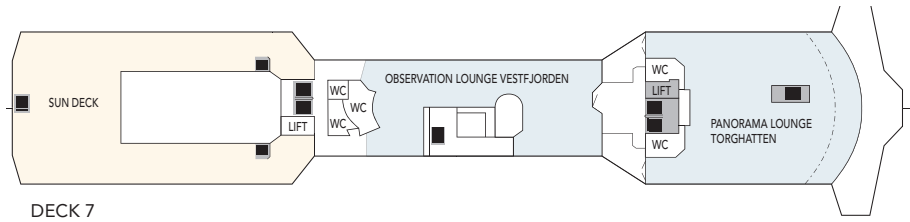

MS NORDNORGE

- DECK 7
- DECK 6
- DECK 5
- DECK 4
- DECK 3
- DECK 2
- DECK 1

CABIN CATEGORIES

BC	Description	Deck
M Outs	Suite, two room, sitting group, TV, minibar, queen size bed, shower/wc.	5
Q Outs	Mini suite, sitting group, queen size bed, shower/wc.	5,6
QJ Outs	Mini suite, sitting group, TV, minibar, double bed, shower/wc, limited or no view.	6
U Outs	One bed, one sofa bed, table, shower/wc.	6
P Outs	One bed, one sofa bed, table, shower/wc. Cabins on deck 5 are larger than on deck 6.	5,6
N Outs	One bed, one sofa bed, table, shower/wc. Cabins on deck 3 are larger than cabins on deck 5.	3,5
J Outs	One bed, one sofa bed, shower/wc, limited or no view.	6
L Outs	One bed, one sofa bed, porthole, shower/wc.	2,3
I Ins.	One bed, one sofa bed, shower/wc.	3,5,6
H Outs	Cabin for disabled.	3

Due to weather conditions portholes may be closed upon captain's decision.

DECK 7

DECK 6

DECK 5

DECK 4

DECK 3

DECK 2

Public areas:

- Restaurant, Café, Bar, Lounges
- Outdoor area
- Lift/stairs
- Fitness room/sauna
- Conference room

Outdoor jacuzzi: Yes
 Internet cafe: Yes
 Fitness room/sauna: Yes

Cabin layout: Suites: 2, Mini suites: 10,
 Total number of cabins: 199,
 Cabins for disabled: 3. Cabins total: 214

Year of construction:	1997	Gross tonnage:	11 386	Beam:	19,5 m	Passengers:	691	Car capacity:	45
Ship yard:	Kværner Kleven, (N)	Overall length:	123,3 metres	Service speed:	15 knots	Beds:	457	Max weight:	5000
								Max height:	2,40
								Max length:	6,40
								Max width:	2,40