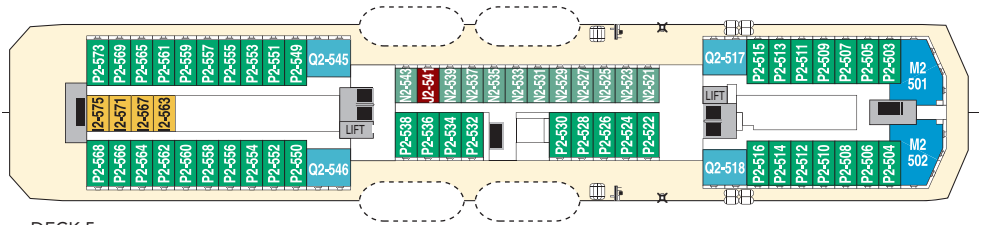

MS NORDNORGE

- DECK 7
- DECK 6
- DECK 5
- DECK 4
- DECK 3
- DECK 2
- DECK 1

CABIN CATEGORIES

BC	Description	Deck
M Outs	Suite, two room, sitting group, TV, minibar, queen size bed, shower/wc.	5
Q Outs	Mini suite, sitting group, queen size bed, shower/wc.	5,6
QJ Outs	Mini suite, sitting group, TV, minibar, double bed, shower/wc, limited or no view.	6
U Outs	One bed, one sofa bed, table, shower/wc.	6
P Outs	One bed, one sofa bed, table, shower/wc. Cabins on deck 5 are larger than on deck 6.	5,6
N Outs	One bed, one sofa bed, table, shower/wc. Cabins on deck 3 are larger than cabins on deck 5.	3,5
J Outs	One bed, one sofa bed, shower/wc, limited or no view.	6
L Outs	One bed, one sofa bed, porthole, shower/wc.	2,3
I Ins.	One bed, one sofa bed, shower/wc.	3,5,6
H Outs	Cabin for disabled.	3

Due to weather conditions portholes may be closed upon captain's decision.

DECK 7

DECK 6

DECK 5

DECK 4

DECK 3

DECK 2

Public areas:

- Restaurant, Café, Bar, Lounges
- Outdoor area
- Lift/stairs
- Fitness room/sauna
- Conference room

Outdoor jacuzzi: Yes
 Internet cafe: Yes
 Fitness room/sauna: Yes

Cabin layout: Suites: 2, Mini suites: 10,
 Total number of cabins: 199,
 Cabins for disabled: 3. Cabins total: 214

Year of construction:	1997	Gross tonnage:	11 386	Beam:	19,5 m	Passengers:	691	Car capacity:	45
Ship yard:	Kværner Kleven, (N)	Overall length:	123,3 metres	Service speed:	15 knots	Beds:	457	Max weight:	5000
								Max height:	2,40
								Max length:	6,40
								Max width:	2,40