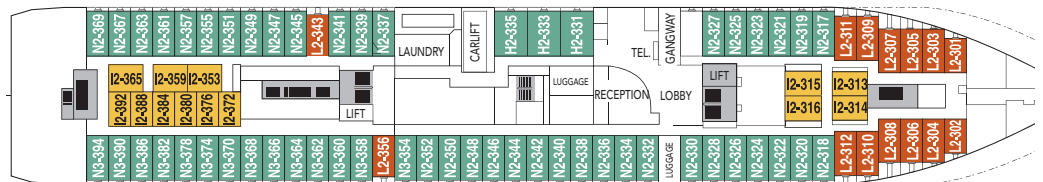

MS NORDNORGE

- DECK 7
- DECK 6
- DECK 5
- DECK 4
- DECK 3
- DECK 2
- DECK 1

CABIN CATEGORIES

BC	Description	Deck
M Outs	Suite, two room, sitting group, TV, minibar, queen size bed, shower/wc.	5
Q Outs	Mini suite, sitting group, queen size bed, shower/wc.	5,6
QJ Outs	Mini suite, sitting group, TV, minibar, double bed, shower/wc, limited or no view.	6
U Outs	One bed, one sofa bed, table, shower/wc.	6
P Outs	One bed, one sofa bed, table, shower/wc. Cabins on deck 5 are larger than on deck 6.	5,6
N Outs	One bed, one sofa bed, table, shower/wc. Cabins on deck 3 are larger than cabins on deck 5.	3,5
J Outs	One bed, one sofa bed, shower/wc, limited or no view.	6
L Outs	One bed, one sofa bed, porthole, shower/wc.	2,3
I Ins.	One bed, one sofa bed, shower/wc.	3,5,6
H Outs	Cabin for disabled.	3

Due to weather conditions portholes may be closed upon captain's decision.

DECK 7

DECK 6

DECK 5

DECK 4

DECK 3

DECK 2

Public areas:

- Restaurant, Café, Bar, Lounges
- Outdoor area
- Lift/stairs
- Fitness room/sauna
- Conference room

Outdoor jacuzzi: Yes
 Internet cafe: Yes
 Fitness room/sauna: Yes

Cabin layout: Suites: 2, Mini suites: 10,
 Total number of cabins: 199,
 Cabins for disabled: 3. Cabins total: 214

Year of construction:	1997	Gross tonnage:	11 386	Beam:	19,5 m	Passengers:	691	Car capacity:	45
Ship yard:	Kværner Kleven, (N)	Overall length:	123,3 metres	Service speed:	15 knots	Beds:	457	Max weight:	5000
								Max height:	2,40
								Max length:	6,40
								Max width:	2,40