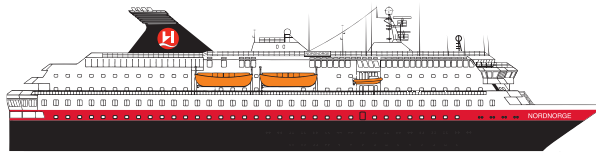

MS NORDNORGE

- DECK 7
- DECK 6
- DECK 5
- DECK 4
- DECK 3
- DECK 2
- DECK 1

CABIN CATEGORIES

BC	Description	Deck
M Outs	Suite, two room, sitting group, TV, minibar, queen size bed, shower/wc.	5
Q Outs	Mini suite, sitting group, queen size bed, shower/wc.	5,6
QJ Outs	Mini suite, sitting group, TV, minibar, double bed, shower/wc, limited or no view.	6
U Outs	One bed, one sofa bed, table, shower/wc.	6
P Outs	One bed, one sofa bed, table, shower/wc. Cabins on deck 5 are larger than on deck 6.	5,6
N Outs	One bed, one sofa bed, table, shower/wc. Cabins on deck 3 are larger than cabins on deck 5.	3,5
J Outs	One bed, one sofa bed, shower/wc, limited or no view.	6
L Outs	One bed, one sofa bed, porthole, shower/wc.	2,3
I Ins.	One bed, one sofa bed, shower/wc.	3,5,6
H Outs	Cabin for disabled.	3

Due to weather conditions portholes may be closed upon captain's decision.