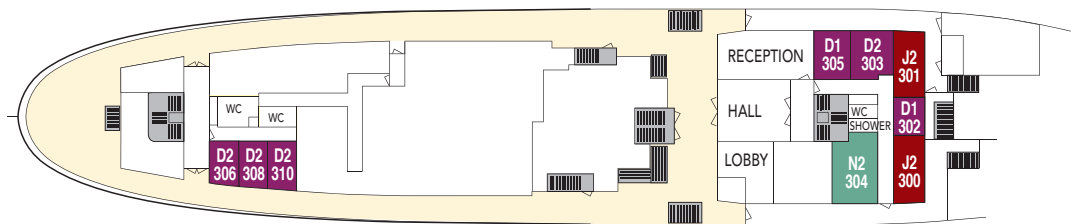

MS LOFOTEN

CABIN CATEGORIES

BC	Description	Deck
N Outs	One bed, one sofa bed, table, shower/wc.	Boat deck
J Outs	Bunk beds, shower/wc, limited or no view.	A
A Outs	Bunk beds, table, shower/wc.	Saloon deck
I Ins.	Bunk beds, table, shower/wc.	B
D Ins./ Outs	Bunk beds, sink.	A B C

Due to weather conditions portholes may be closed upon captains decision.

Public areas:

- Restaurant, Café, Bar, Lounges
- Outdoor area
- Lift/stairs

Outdoor jacuzzi: No
 Internet cafe: No
 Fitness room/sauna: No

Cabin layout: Cabins: 90

BOAT DECK

SALOON DECK

DECK A

DECK B

DECK C

Year of construction:	1964 (Mod. 2003)	Gross tonnage:	2 621	Beam:	13,2 m	Passengers:	400	Car capacity:	0
Ship yard:	Aker Mek. Verk., (N)	Overall length:	87,4 metres	Service speed:	15 knots	Beds:	155		