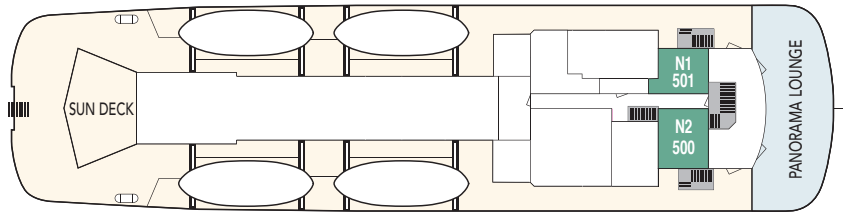

MS LOFOTEN

CABIN CATEGORIES

BC	Description	Deck
N Outs	One bed, one sofa bed, table, shower/wc.	Boat deck
J Outs	Bunk beds, shower/wc, limited or no view.	A
A Outs	Bunk beds, table, shower/wc.	Saloon deck
I Ins.	Bunk beds, table, shower/wc.	B
D Ins./ Outs	Bunk beds, sink.	A B C

Due to weather conditions portholes may be closed upon captains decision.

Public areas:

- Restaurant, Café, Bar, Lounges
- Outdoor area
- Lift/stairs

Outdoor jacuzzi: No
 Internet cafe: No
 Fitness room/sauna: No

Cabin layout: Cabins: 90

BOAT DECK

SALOON DECK

DECK A

DECK B

DECK C

Year of construction:	1964 (Mod. 2003)	Gross tonnage:	2 621	Beam:	13,2 m	Passengers:	400	Car capacity:	0
Ship yard:	Aker Mek. Verk., (N)	Overall length:	87,4 metres	Service speed:	15 knots	Beds:	155		