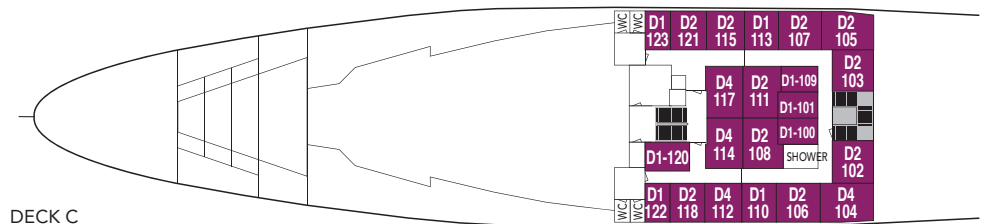

MS LOFOTEN

CABIN CATEGORIES

BC	Description	Deck
N Outs	One bed, one sofa bed, table, shower/wc.	Boat deck
J Outs	Bunk beds, shower/wc, limited or no view.	A
A Outs	Bunk beds, table, shower/wc.	Saloon deck
I Ins.	Bunk beds, table, shower/wc.	B
D Ins./ Outs	Bunk beds, sink.	A B C

Cabin layout: Cabins: 90

BOAT DECK

SALOON DECK

DECK A

DECK B

DECK C

Year of construction:	1964 (Mod. 2003)	Gross tonnage:	2 621	Beam:	13,2 m	Passengers:	400	Car capacity:	0
Ship yard:	Aker Mek. Verk., (N)	Overall length:	87,4 metres	Service speed:	15 knots	Beds:	155		