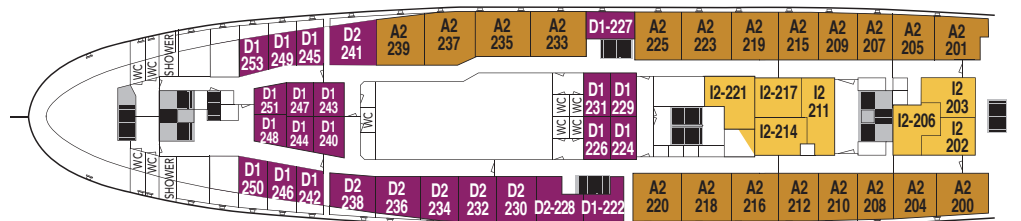

MS LOFOTEN

CABIN CATEGORIES

BC	Description	Deck
N Outs	One bed, one sofa bed, table, shower/wc.	Boat deck
J Outs	Bunk beds, shower/wc, limited or no view.	A
A Outs	Bunk beds, table, shower/wc.	Saloon deck
I Ins.	Bunk beds, table, shower/wc.	B
D Ins./ Outs	Bunk beds, sink.	A B C

Cabin layout: Cabins: 90

BOAT DECK

SALOON DECK

DECK A

DECK B

DECK C

Year of construction:	1964 (Mod. 2003)	Gross tonnage:	2 621	Beam:	13,2 m	Passengers:	400	Car capacity:	0
Ship yard:	Aker Mek. Verk., (N)	Overall length:	87,4 metres	Service speed:	15 knots	Beds:	155		