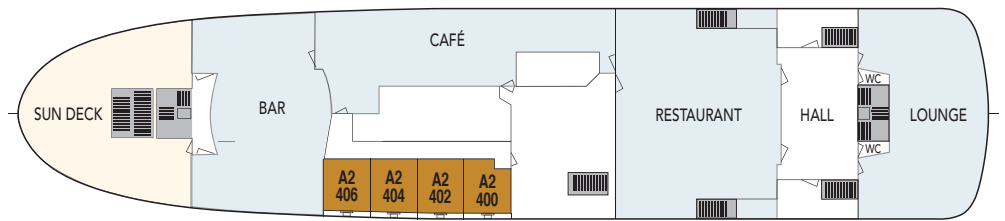

MS LOFOTEN

CABIN CATEGORIES

BC	Description	Deck
N Outs	One bed, one sofa bed, table, shower/wc.	Boat deck
J Outs	Bunk beds, shower/wc, limited or no view.	A
A Outs	Bunk beds, table, shower/wc.	Saloon deck
I Ins.	Bunk beds, table, shower/wc.	B
D Ins./ Outs	Bunk beds, sink.	A B C

Due to weather conditions portholes may be closed upon captains decision.

Public areas:

- Restaurant, Café, Bar, Lounges
- Outdoor area
- Lift/stairs

Outdoor jacuzzi: No
 Internet cafe: No
 Fitness room/sauna: No

Cabin layout: Cabins: 90

BOAT DECK

SALOON DECK

DECK A

DECK B

DECK C

Year of construction:	1964 (Mod. 2003)	Gross tonnage:	2 621	Beam:	13,2 m	Passengers:	400	Car capacity:	0
Ship yard:	Aker Mek. Verk., (N)	Overall length:	87,4 metres	Service speed:	15 knots	Beds:	155		