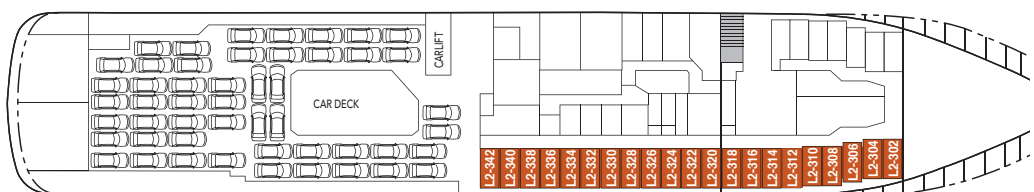

### Public areas:

- Restaurant, Café, Bar, Lounges
- Outdoor area
- Lift/stairs
- Fitness room/sauna
- Conference room

- Outdoor jacuzzi: Yes  
 Internet cafe: Yes  
 Fitness room/sauna: Yes

**Cabin layout:** Grand suites w/balcony: 2,  
 Suites w/balcony: 3, Suites w/bay window: 10,  
 Mini suites: 6, Cabins: 276,  
 Cabins for disabled: 4. Cabins total: 301

DECK 9

DECK 8

DECK 7

DECK 6

DECK 5

DECK 4

DECK 3

<b>Year of construction:</b>	2003	<b>Gross tonnage:</b>	16 151	<b>Beam:</b>	21,5 m	<b>Passengers:</b>	1000	<b>Car capacity:</b>	45
<b>Ship yard:</b>	Fosen Mek. Verk., (N)	<b>Overall length:</b>	135,75 metres	<b>Service speed:</b>	15 knots	<b>Beds:</b>	644	Max weight: 5000	Max height: 2,20
								Max length: 6,30	Max width: 2,40