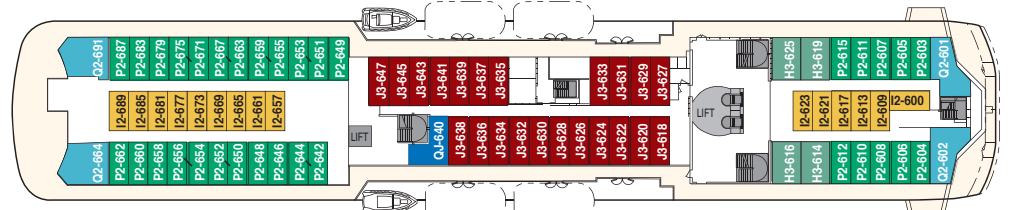

### Public areas:

- Restaurant, Café, Bar, Lounges
- Outdoor area
- Lift/stairs
- Fitness room/sauna
- Conference room

- Outdoor jacuzzi: Yes  
 Internet cafe: Yes  
 Fitness room/sauna: Yes

**Cabin layout:** Grand suites w/balcony: 2,  
 Suites w/balcony: 3, Suites w/bay window: 10,  
 Mini suites: 6, Cabins: 276,  
 Cabins for disabled: 4. Cabins total: 301

DECK 9

DECK 8

DECK 7

DECK 6

DECK 5

DECK 4

DECK 3

<b>Year of construction:</b>	2003	<b>Gross tonnage:</b>	16 151	<b>Beam:</b>	21,5 m	<b>Passengers:</b>	1000	<b>Car capacity:</b>	45
<b>Ship yard:</b>	Fosen Mek. Verk., (N)	<b>Overall length:</b>	135,75 metres	<b>Service speed:</b>	15 knots	<b>Beds:</b>	644	Max weight: 5000	Max height: 2,20
								Max length: 6,30	Max width: 2,40