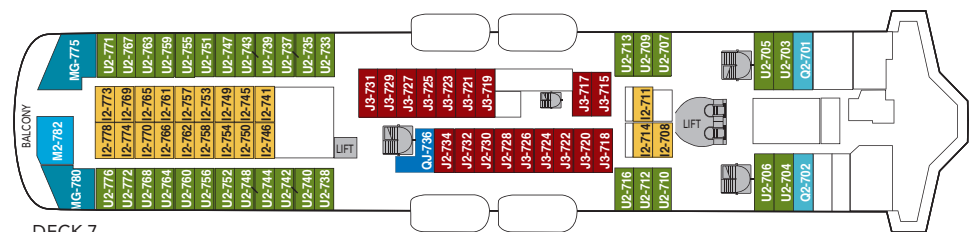

### Public areas:

- Restaurant, Café, Bar, Lounges
- Outdoor area
- Lift/stairs
- Fitness room/sauna
- Conference room

- Outdoor jacuzzi: Yes  
 Internet cafe: Yes  
 Fitness room/sauna: Yes

**Cabin layout:** Grand suites w/balcony: 2,  
 Suites w/balcony: 3, Suites w/bay window: 10,  
 Mini suites: 6, Cabins: 276,  
 Cabins for disabled: 4. Cabins total: 301

DECK 9

DECK 8

DECK 7

DECK 6

DECK 5

DECK 4

DECK 3

<b>Year of construction:</b>	2003	<b>Gross tonnage:</b>	16 151	<b>Beam:</b>	21,5 m	<b>Passengers:</b>	1000	<b>Car capacity:</b>	45
<b>Ship yard:</b>	Fosen Mek. Verk., (N)	<b>Overall length:</b>	135,75 metres	<b>Service speed:</b>	15 knots	<b>Beds:</b>	644	Max weight: 5000	Max height: 2,20
								Max length: 6,30	Max width: 2,40