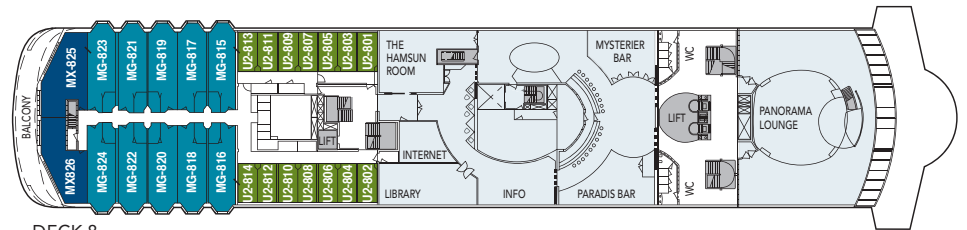

### Public areas:

- Restaurant, Café, Bar, Lounges
- Outdoor area
- Lift/stairs
- Fitness room/sauna
- Conference room

- Outdoor jacuzzi: Yes  
 Internet cafe: Yes  
 Fitness room/sauna: Yes

**Cabin layout:** Grand suites w/balcony: 2,  
 Suites w/balcony: 3, Suites w/bay window: 10,  
 Mini suites: 6, Cabins: 276,  
 Cabins for disabled: 4. Cabins total: 301

DECK 9

DECK 8

DECK 7

DECK 6

DECK 5

DECK 4

DECK 3

<b>Year of construction:</b>	2003	<b>Gross tonnage:</b>	16 151	<b>Beam:</b>	21,5 m	<b>Passengers:</b>	1000	<b>Car capacity:</b>	45
<b>Ship yard:</b>	Fosen Mek. Verk., (N)	<b>Overall length:</b>	135,75 metres	<b>Service speed:</b>	15 knots	<b>Beds:</b>	644	Max weight: 5000	Max height: 2,20
								Max length: 6,30	Max width: 2,40