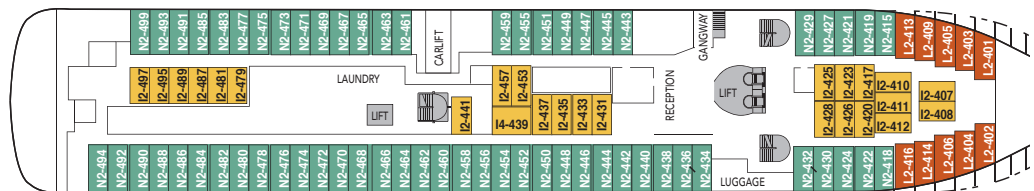

### Public areas:

- Restaurant, Café, Bar, Lounges
- Outdoor area
- Lift/stairs
- Fitness room/sauna
- Conference room

- Outdoor jacuzzi: Yes  
 Internet cafe: Yes  
 Fitness room/sauna: Yes

**Cabin layout:** Grand suites w/balcony: 2,  
 Suites w/balcony: 3, Suites w/bay window: 10,  
 Mini suites: 6, Cabins: 276,  
 Cabins for disabled: 4. Cabins total: 301

DECK 9

DECK 8

DECK 7

DECK 6

DECK 5

DECK 4

DECK 3

<b>Year of construction:</b>	2003	<b>Gross tonnage:</b>	16 151	<b>Beam:</b>	21,5 m	<b>Passengers:</b>	1000	<b>Car capacity:</b>	45
<b>Ship yard:</b>	Fosen Mek. Verk., (N)	<b>Overall length:</b>	135,75 metres	<b>Service speed:</b>	15 knots	<b>Beds:</b>	644	Max weight: 5000	Max height: 2,20
								Max length: 6,30	Max width: 2,40