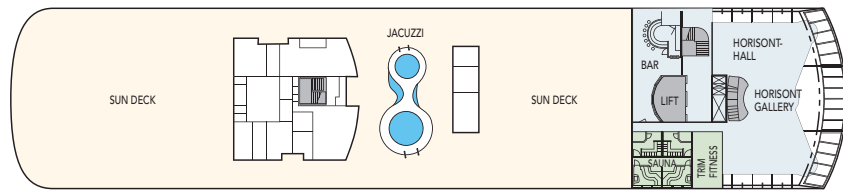

## CABIN CATEGORIES

BC	Description	Deck
<b>MX Outs</b>	Owners suite, two rooms queen size bed, sitting area, dining table, TV, stereo, coffeemaker, internet access, minibar, safe, private balcony. De luxe bathroom w/ bath tub & wc. Separate guest wc.	8
<b>MG Outs</b>	Grand suite, one room, queen size bed, sitting area, TV, internet access, stereo, coffeemaker, minibar, safe, de luxe bathroom with bath tub & shower/wc. MG on deck 775 & 780 w/private balcony and separate sleeping area. Suite 780 shower only, 775 bath tub only.	7,8
<b>M Outs</b>	One room suite, queen size bed, sitting area, TV, internet access, stereo, coffeemaker, minibar, private balcony. De luxe bathroom w/shower & wc.	7
<b>Q Outs</b>	Mini suite, queen size bed, sitting area, TV, stereo, coffeemaker, minibar, shower/wc.	6,7
<b>QJ Outs</b>	Mini suite, twin beds, sitting area, TV, mini bar, shower/wc, limited or no view.	6,7
<b>U Outs</b>	One bed, one sofa bed, table, shower/wc.	7,8
<b>P Outs</b>	One bed, one sofa bed, table, shower/wc.	6
<b>N Outs</b>	One bed, one sofa bed, table, shower/wc.	4
<b>J Outs</b>	One bed, one sofa bed, shower/wc, limited or no view.	6,7
<b>L Outs</b>	One bed, one sofa bed, porthole, shower/wc.	3,4
<b>I Ins.</b>	One bed, one sofa bed, TV, shower/wc.	4,6 7
<b>H Outs</b>	Cabin for disabled.	6

### Public areas:

- Restaurant, Café, Bar, Lounges
- Outdoor area
- Lift/stairs
- Fitness room/sauna
- Conference room

- Outdoor jacuzzi: Yes  
 Internet cafe: Yes  
 Fitness room/sauna: Yes

**Cabin layout:** Grand suites w/balcony: 2,  
 Suites w/balcony: 3, Suites w/bay window: 10,  
 Mini suites: 6, Cabins: 276,  
 Cabins for disabled: 4. Cabins total: 301