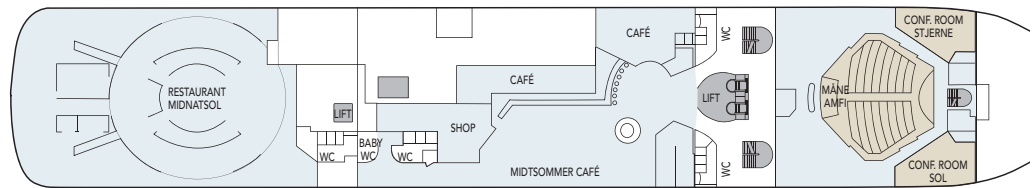

MS MIDNATSOL

CABIN CATEGORIES

BC	Description	Deck
MX Outs	Owners suite, two rooms queen size bed, sitting area, dining table, TV, stereo, coffeemaker, internet access, minibar, safe, private balcony. De luxe bathroom w/ bath tub & wc. Separate guest wc.	8
MG Outs	Grand suite, one room, queen size bed, sitting area, TV, internet access, stereo, coffeemaker, minibar, safe, de luxe bathroom with bath tub & shower/wc. MG on deck 775 & 780 w/private balcony and separate sleeping area. Suite 780 shower only, 775 bath tub only.	7,8
M Outs	One room suite, queen size bed, sitting area, TV, internet access, stereo, coffeemaker, minibar, private balcony. De luxe bathroom w/shower & wc.	7
Q Outs	Mini suite, queen size bed, sitting area, TV, stereo, coffeemaker, minibar, shower/wc.	6,7
QJ Outs	Mini suite, twin beds, sitting area, TV, mini bar, shower/wc, limited or no view.	6,7
U Outs	One bed, one sofa bed, table, shower/wc.	7,8
P Outs	One bed, one sofa bed, table, shower/wc.	6
N Outs	One bed, one sofa bed, table, shower/wc.	4
J Outs	One bed, one sofa bed, shower/wc, limited or no view.	6,7
L Outs	One bed, one sofa bed, porthole, shower/wc.	3,4
I Ins.	One bed, one sofa bed, TV, shower/wc.	4,6 7
H Outs	Cabin for disabled.	6

Due to weather conditions portholes may be closed upon captains decision.

Public areas:

- Restaurant, Café, Bar, Lounges
- Outdoor area
- Lift/stairs
- Fitness room/sauna
- Conference room

1. Outdoor jacuzzi: Yes
   Internet cafe: Yes
   Fitness room/sauna: Yes

Cabin layout: Grand suites w/balcony: 2,
Suites w/balcony: 3, Suites w/bay window: 10,
Mini suites: 6, Cabins: 276,
Cabins for disabled: 4. Cabins total: 301

DECK 5