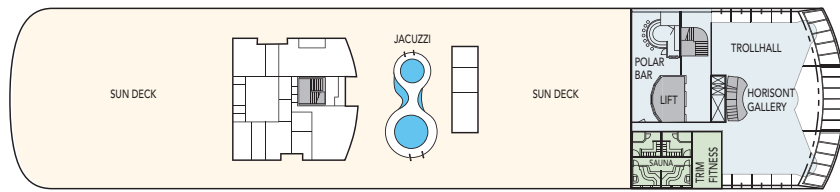

## CABIN CATEGORIES

BC	Description	Deck
<b>MX Outs</b>	Owners suite, two rooms, queen size bed, sitting area, dining table, TV, stereo, coffeemaker, internet access, minibar, safe, private balcony. De luxe bathroom w/ bath tub & wc. Separate guest wc.	8
<b>MG Outs</b>	Grand suite, one room, queen size bed, sitting area, TV, internet access, stereo, coffeemaker, minibar, safe, de luxe bathroom with, bath tub & shower/wc. MG on deck 8 w/large bay window. Suite 780 & 775 w/private balcony and separate sleeping area. Suite 780 shower only, 775 bath tub only.	7,8
<b>M Outs</b>	One room suite, queen size bed, sitting area, TV, internet access, stereo, coffeemaker, minibar, private balcony. De luxe bathroom w/shower & wc.	7
<b>Q Outs</b>	Mini suite, queen size bed, sitting area, TV, stereo, coffeemaker, minibar, shower/wc.	6,7
<b>QJ Outs</b>	Mini suite, twin beds, sitting area, TV, mini bar, shower/wc, limited or no view.	6,7
<b>U Outs</b>	One bed, one sofa bed, table, shower/wc.	7,8
<b>P Outs</b>	One bed, one sofa bed, table, shower/wc.	6
<b>N Outs</b>	One bed, one sofa bed, table, shower/wc.	4
<b>J Outs</b>	One bed, one sofa bed, shower/wc, limited or no view.	6,7
<b>L Outs</b>	One bed, one sofa bed, porthole, shower/wc.	3,4
<b>I Ins.</b>	One bed, one sofa bed, TV, shower/wc.	4,6,7
<b>H Outs</b>	Cabin for disabled.	6

### Public areas:

- Restaurant, Café, Bar, Lounges
- Outdoor area
- Lift/stairs
- Fitness room/sauna
- Conference room

- Outdoor jacuzzi: **Yes**
- Internet cafe: **Yes**
- Fitness room/sauna: **Yes**

**Cabin layout:** Grand suites w/balcony: 2, Suites w/balcony: 3, Suites w/bay window: 10, Mini suites: 6, Cabins: 276, Cabins for disabled: 4. Cabins total: 301