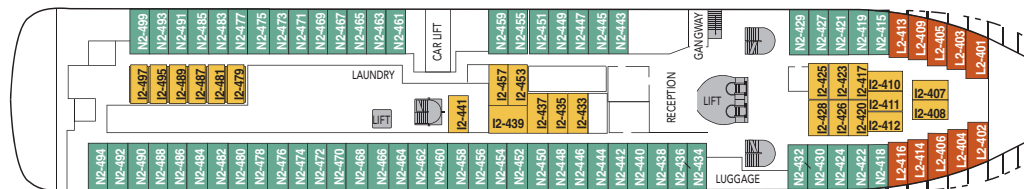

### Public areas:

- Restaurant, Café, Bar, Lounges
- Outdoor area
- Lift/stairs
- Fitness room/sauna
- Conference room

- Outdoor jacuzzi: **Yes**
- Internet cafe: **Yes**
- Fitness room/sauna: **Yes**

**Cabin layout:** Grand suites w/balcony: 2, Suites w/balcony: 3, Suites w/bay window: 10, Mini suites: 6, Cabins: 276, Cabins for disabled: 4. Cabins total: 301

DECK 9

DECK 8

DECK 7

DECK 6

DECK 5

DECK 4

DECK 3

<b>Year of construction:</b>	2002	<b>Gross tonnage:</b>	16 140	<b>Beam:</b>	21,5 m	<b>Passengers:</b>	822	<b>Car capacity:</b>	45
<b>Ship yard:</b>	Fosen Mek. Verk., (N)	<b>Overall length:</b>	135,75 metres	<b>Service speed:</b>	15 knots	<b>Beds:</b>	646	<b>Max weight:</b>	5000
								<b>Max height:</b>	2,20
								<b>Max length:</b>	6,30
								<b>Max width:</b>	2,40