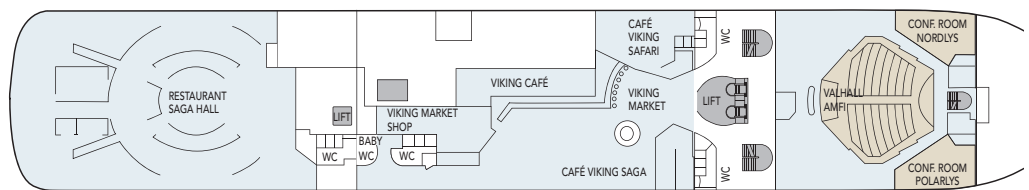

MS TROLLFJORD

- DECK 9
- DECK 8
- DECK 7
- DECK 6
- DECK 5
- DECK 4
- DECK 3
- DECK 2
- DECK 1

CABIN CATEGORIES

BC	Description	Deck
MX Outs	Owners suite, two rooms, queen size bed, sitting area, dining table, TV, stereo, coffeemaker, internet access, minibar, safe, private balcony. De luxe bathroom w/ bath tub & wc. Separate guest wc.	8
MG Outs	Grand suite, one room, queen size bed, sitting area, TV, internet access, stereo, coffeemaker, minibar, safe, de luxe bathroom with, bath tub & shower/wc. MG on deck 8 w/large bay window. Suite 780 & 775 w/private balcony and separate sleeping area. Suite 780 shower only, 775 bath tub only.	7,8
M Outs	One room suite, queen size bed, sitting area, TV, internet access, stereo, coffeemaker, minibar, private balcony. De luxe bathroom w/shower & wc.	7
Q Outs	Mini suite, queen size bed, sitting area, TV, stereo, coffeemaker, minibar, shower/wc.	6,7
QJ Outs	Mini suite, twin beds, sitting area, TV, mini bar, shower/wc, limited or no view.	6,7
U Outs	One bed, one sofa bed, table, shower/wc.	7,8
P Outs	One bed, one sofa bed, table, shower/wc.	6
N Outs	One bed, one sofa bed, table, shower/wc.	4
J Outs	One bed, one sofa bed, shower/wc, limited or no view.	6,7
L Outs	One bed, one sofa bed, porthole, shower/wc.	3,4
I Ins.	One bed, one sofa bed, TV, shower/wc.	4,6,7
H Outs	Cabin for disabled.	6

Due to weather conditions portholes may be closed upon captains decision.

Public areas:

- Restaurant, Café, Bar, Lounges
- Outdoor area
- Lift/stairs
- Fitness room/sauna
- Conference room

- Outdoor jacuzzi: **Yes**
- Internet cafe: **Yes**
- Fitness room/sauna: **Yes**

Cabin layout: Grand suites w/balcony: 2, Suites w/balcony: 3, Suites w/bay window: 10, Mini suites: 6, Cabins: 276, Cabins for disabled: 4. Cabins total: 301

DECK 5