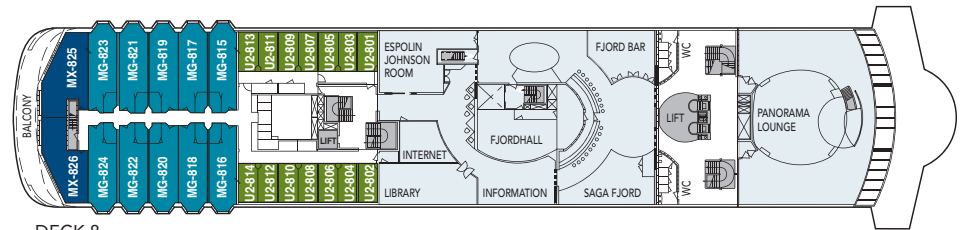

### Public areas:

- Restaurant, Café, Bar, Lounges
- Outdoor area
- Lift/stairs
- Fitness room/sauna
- Conference room

- Outdoor jacuzzi: **Yes**
- Internet cafe: **Yes**
- Fitness room/sauna: **Yes**

**Cabin layout:** Grand suites w/balcony: 2, Suites w/balcony: 3, Suites w/bay window: 10, Mini suites: 6, Cabins: 276, Cabins for disabled: 4. Cabins total: 301

DECK 9

DECK 8

DECK 7

DECK 6

DECK 5

DECK 4

DECK 3

<b>Year of construction:</b>	2002	<b>Gross tonnage:</b>	16 140	<b>Beam:</b>	21,5 m	<b>Passengers:</b>	822	<b>Car capacity:</b>	45
<b>Ship yard:</b>	Fosen Mek. Verk., (N)	<b>Overall length:</b>	135,75 metres	<b>Service speed:</b>	15 knots	<b>Beds:</b>	646	<b>Max weight:</b>	5000
								<b>Max height:</b>	2,20
								<b>Max length:</b>	6,30
								<b>Max width:</b>	2,40