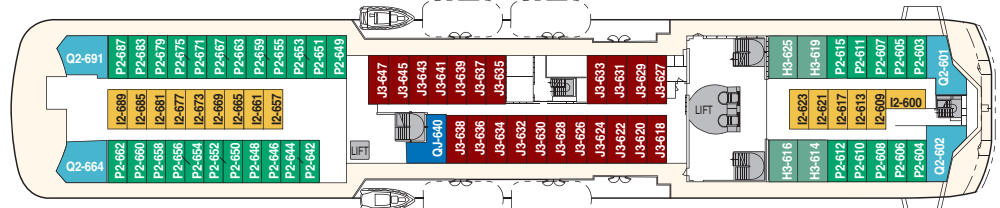

### Public areas:

- Restaurant, Café, Bar, Lounges
- Outdoor area
- Lift/stairs
- Fitness room/sauna
- Conference room

- Outdoor jacuzzi: **Yes**
- Internet cafe: **Yes**
- Fitness room/sauna: **Yes**

**Cabin layout:** Grand suites w/balcony: 2, Suites w/balcony: 3, Suites w/bay window: 10, Mini suites: 6, Cabins: 276, Cabins for disabled: 4. Cabins total: 301

DECK 9

DECK 8

DECK 7

DECK 6

DECK 5

DECK 4

DECK 3

<b>Year of construction:</b>	2002	<b>Gross tonnage:</b>	16 140	<b>Beam:</b>	21,5 m	<b>Passengers:</b>	822	<b>Car capacity:</b>	45
<b>Ship yard:</b>	Fosen Mek. Verk., (N)	<b>Overall length:</b>	135,75 metres	<b>Service speed:</b>	15 knots	<b>Beds:</b>	646	<b>Max weight:</b>	5000
								<b>Max height:</b>	2,20
								<b>Max length:</b>	6,30
								<b>Max width:</b>	2,40