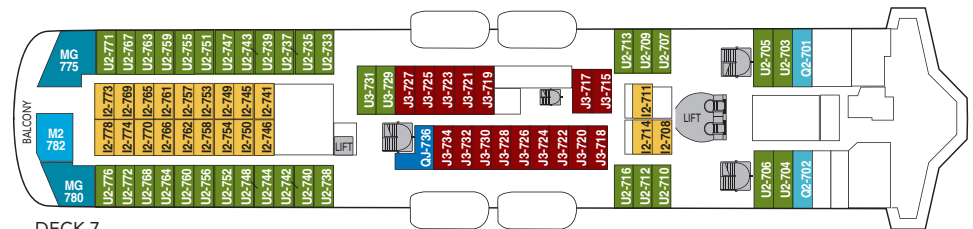

### Public areas:

- Restaurant, Café, Bar, Lounges
- Outdoor area
- Lift/stairs
- Fitness room/sauna
- Conference room

- Outdoor jacuzzi: **Yes**
- Internet cafe: **Yes**
- Fitness room/sauna: **Yes**

**Cabin layout:** Grand suites w/balcony: 2, Suites w/balcony: 3, Suites w/bay window: 10, Mini suites: 6, Cabins: 276, Cabins for disabled: 4. Cabins total: 301

DECK 9

DECK 8

DECK 7

DECK 6

DECK 5

DECK 4

DECK 3

<b>Year of construction:</b>	2002	<b>Gross tonnage:</b>	16 140	<b>Beam:</b>	21,5 m	<b>Passengers:</b>	822	<b>Car capacity:</b>	45
<b>Ship yard:</b>	Fosen Mek. Verk., (N)	<b>Overall length:</b>	135,75 metres	<b>Service speed:</b>	15 knots	<b>Beds:</b>	646	<b>Max weight:</b>	5000
								<b>Max height:</b>	2,20
								<b>Max length:</b>	6,30
								<b>Max width:</b>	2,40