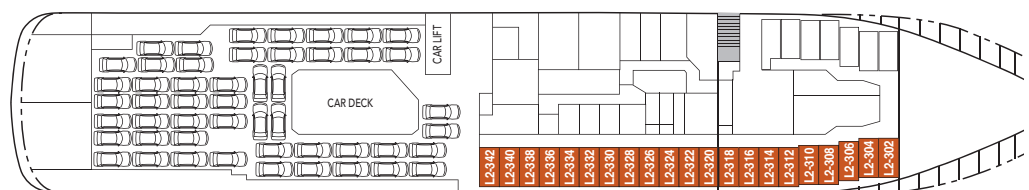

### Public areas:

- Restaurant, Café, Bar, Lounges
- Outdoor area
- Lift/stairs
- Fitness room/sauna
- Conference room

- Outdoor jacuzzi: **Yes**
- Internet cafe: **Yes**
- Fitness room/sauna: **Yes**

**Cabin layout:** Grand suites w/balcony: 2, Suites w/balcony: 3, Suites w/bay window: 10, Mini suites: 6, Cabins: 276, Cabins for disabled: 4. Cabins total: 301

DECK 9

DECK 8

DECK 7

DECK 6

DECK 5

DECK 4

DECK 3

<b>Year of construction:</b>	2002	<b>Gross tonnage:</b>	16 140	<b>Beam:</b>	21,5 m	<b>Passengers:</b>	822	<b>Car capacity:</b>	45
<b>Ship yard:</b>	Fosen Mek. Verk., (N)	<b>Overall length:</b>	135,75 metres	<b>Service speed:</b>	15 knots	<b>Beds:</b>	646	<b>Max weight:</b>	5000
								<b>Max height:</b>	2,20
								<b>Max length:</b>	6,30
								<b>Max width:</b>	2,40